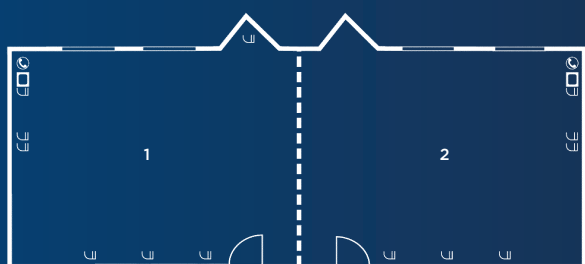

# Function rooms and capacities

Name	Measurements	Ceiling	m <sup>2</sup>	Banquet	Block	Reception	School	Theatre	U-shape	Cabaret
1. Buffalo	8,4 x 6	3	50	-	16	35	25	35	18	-
2. Leeds	9 x 6	3	50	16	35	25	35	35	18	-
3. Buffalo + Leeds	16,8 x 6	3	100	-	36	70	50	70	36	-